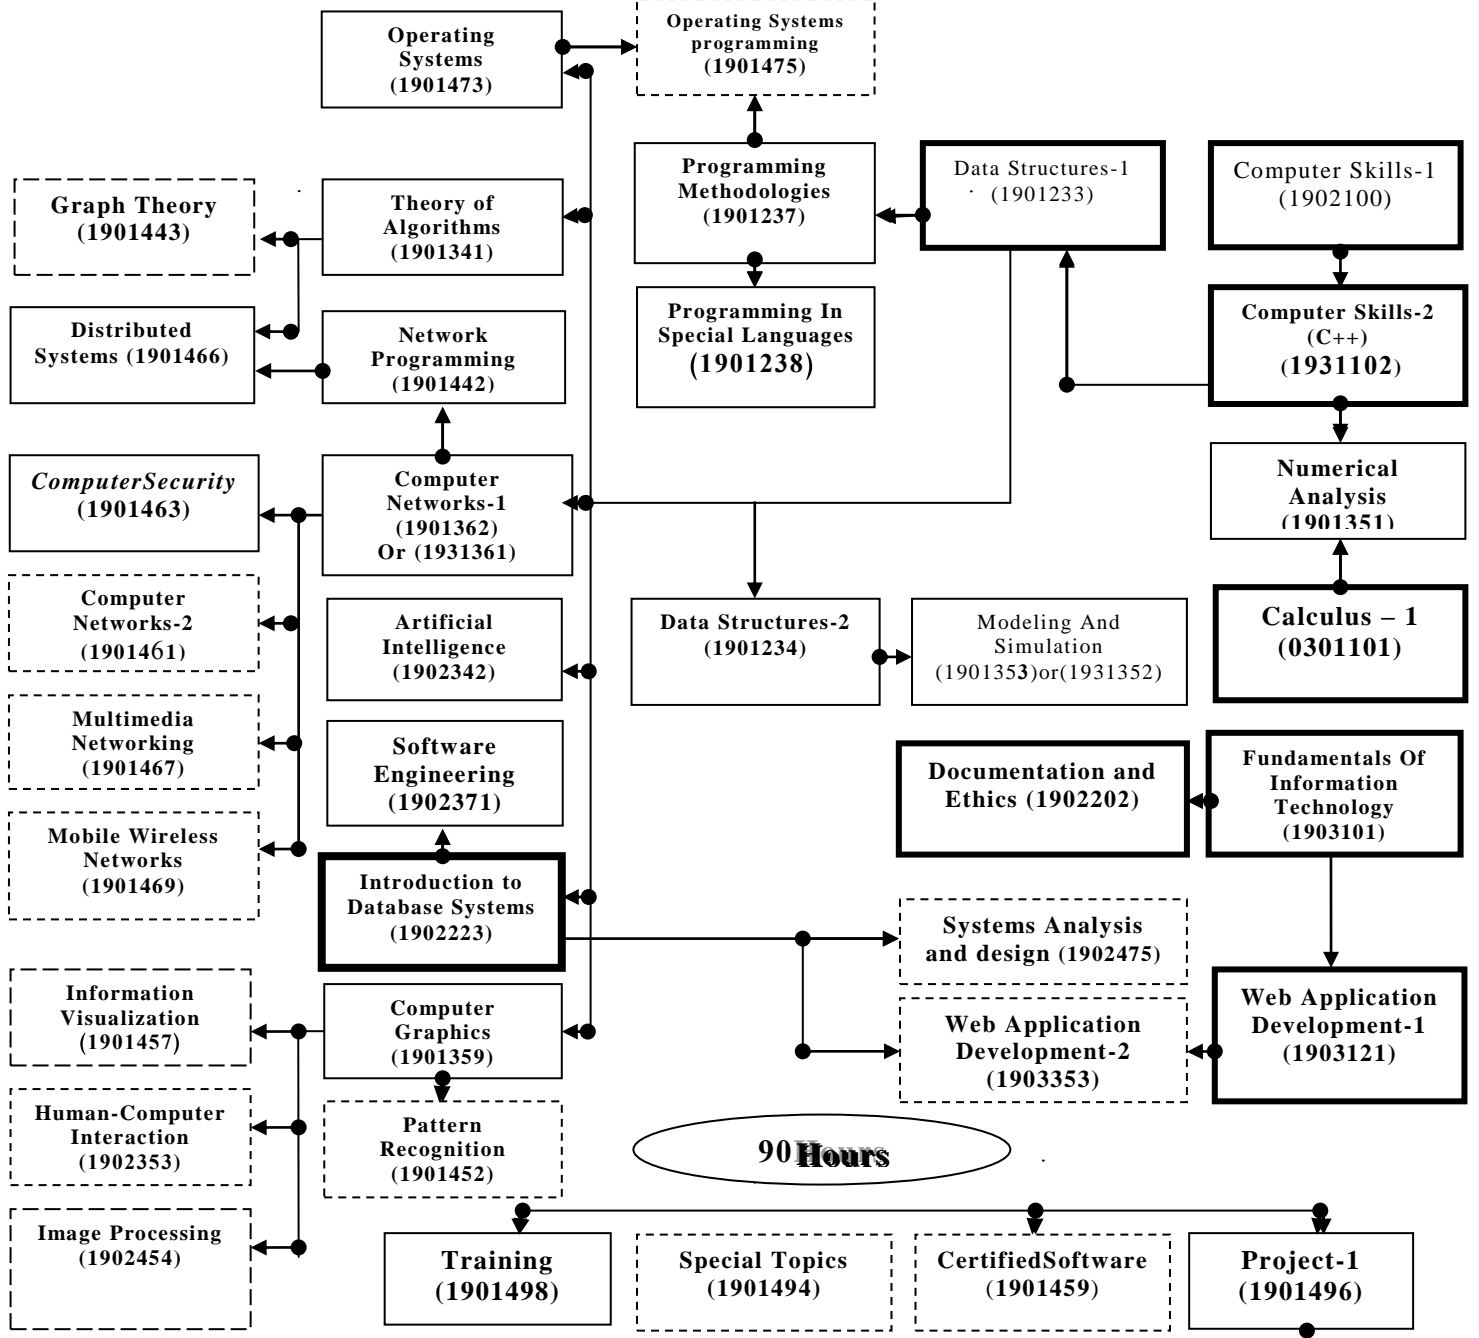

Computer Science Department 2012/2013

90 Hours

	Obligatory Requirments (Faculty or University)
	Obligatory Requirments (Department)
	Specialization Elective Requirments.
—	And