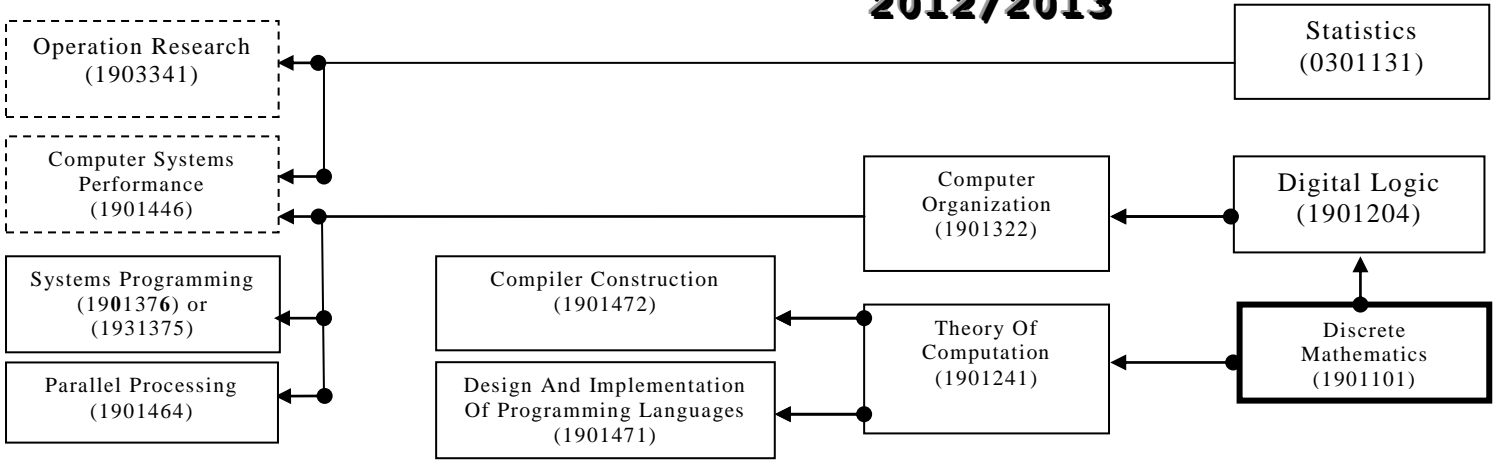

Computer Science Department 2012/2013

90 Hours

	Obligatory Requirments (Faculty or University)
	Obligatory Requirments (Department)
	Specialization Elective Requirments.
—	And